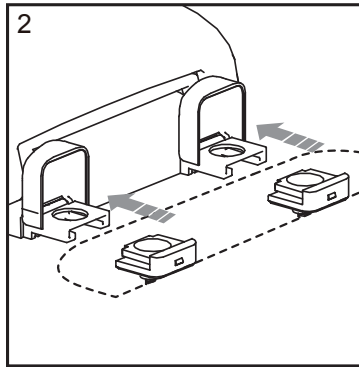

COLOR: White & Bone

HINGE: Color Coordinated

Release 'N' Clean™

Removal Instructions For Easy Cleaning

BathDecor™ and Plumbtech™ Toilet Seats with Release 'N' Clean™

For additional description information and specifications go to: