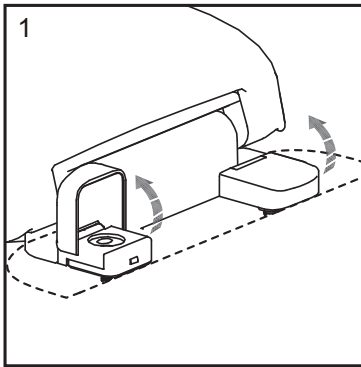

COLOR: White & Bone

HINGE: Color Coordinated

Release 'N' Clean™

Removal Instructions For Easy Cleaning

BathDecor™ and Plumbtech™ Toilet Seats with Release 'N' Clean™

For additional description information and specifications go to: