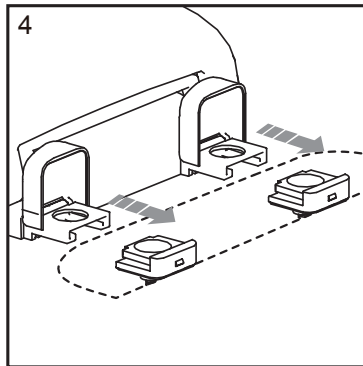

COLOR: White & Bone

HINGE: Color Coordinated

Release 'N' Clean™

Removal Instructions For Easy Cleaning

BathDecor™ and Plumbtech™ Toilet Seats with Release 'N' Clean™

For additional description information and specifications go to: