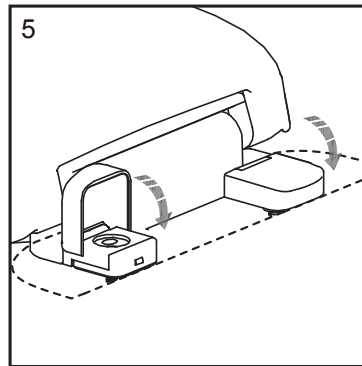

COLOR: White & Bone

HINGE: Color Coordinated

Release 'N' Clean™

Removal Instructions For Easy Cleaning

BathDecor™ and Plumbtech™ Toilet Seats with Release 'N' Clean™

For additional description information and specifications go to: