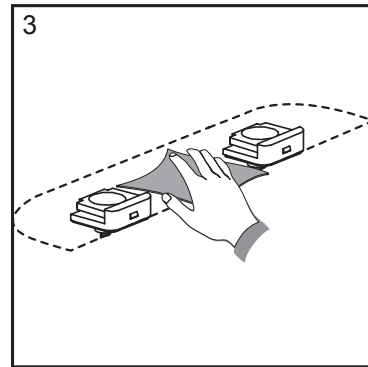

COLOR: White & Bone

HINGE: Color Coordinated

Release 'N' Clean™

Removal Instructions For Easy Cleaning

BathDecor™ and Plumbtech™ Toilet Seats with Release 'N' Clean™

For additional description information and specifications go to: