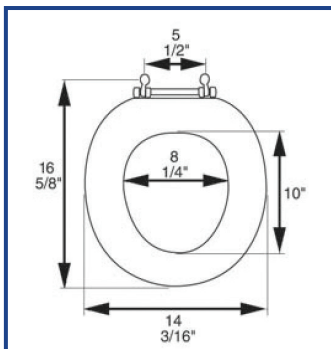

### Seat shall be BATHDÉCOR™ MODEL - 5B2R5-14BN

- Solid Maple construction with Natural finish
- Finger joined and glued construction
- Furniture grade finishing process
- Fully sealed with 1 mil of polyurethane
- Assembled with stainless steel screws
- Non-Corrosive self-aligning mounting hardware
- Slow close metal hinge with Brushed Nickel finish
- Color coordinated bumpers
- Free installation tool included
- Full cover contemporary design
- Specify -BN (Brushed Nickel) hinge

## PRODUCT SPECIFICATIONS

Residential

Model 5B2R5-14BN - For ANSI Standard Round Front Toilets

Style: Closed Front with Cover

Material: Maple

Hinge: Metal Alloy with Metal Finish

Height of seat: 2 1/2"

Ring Thickness: 3/4"

Ring Thickness with Bumpers: 1 1/4"

BATHDÉCOR™ natural wood seats utilize the finest paint to seal, beautify and enhance the durability.