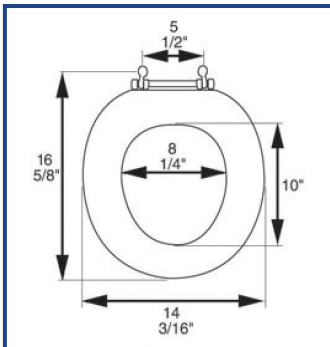

RESIDENTIAL NATURAL WOOD

Seat shall be BATHDÉCOR™ MODEL - 5B2R5-15BN

- Solid Maple construction with American Cherry finish
- Finger joined and glued construction
- Furniture grade finishing process
- Fully sealed with 1 mil of polyurethane
- Assembled with stainless steel screws
- Non-Corrosive self-aligning mounting hardware
- Slow close metal hinge with Brushed Nickel finish
- Color coordinated bumpers
- Free installation tool included
- Full cover contemporary design
- Specify -BN (Brushed Nickel) hinge

Slow Close Seat

PRODUCT SPECIFICATIONS

Residential

Model 5B2R5-15BN - For ANSI Standard Round Front Toilets

Style: Closed Front with Cover

Material: Maple

Hinge: Metal Alloy with Metal Finish

Height of seat: 2 1/2"

Ring Thickness: 3/4"

Ring Thickness with Bumpers: 1 1/4"

BATHDÉCOR™ natural wood seats utilize the finest paint to seal, beautify and enhance the durability.