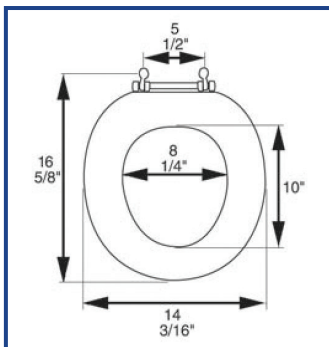

### Seat shall be BATHDÉCOR™ MODEL - 5B2R5-16BN

- Solid American Red Oak construction with Classic Mohogany finish
- Finger joined and glued construction
- Furniture grade finishing process
- Fully sealed with 1 mil of polyurethane
- Assembled with stainless steel screws
- Non-Corrosive self-aligning mounting hardware
- Slow close metal hinge with Brushed Nickel finish
- Color coordinated bumpers
- Free installation tool included
- Full cover contemporary design
- Specify -BN (Brushed Nickel) hinge

## PRODUCT SPECIFICATIONS

Residential

Model 5B2R5-16BN - For ANSI Standard Round Front Toilets

Style: Closed Front with Cover

Material: American Red Oak

Hinge: Metal Alloy with Metal Finish

Height of seat: 2 1/2"

Ring Thickness: 3/4"

Ring Thickness with Bumpers: 1 1/4"

BATHDÉCOR™ natural wood seats utilize the finest paint to seal, beautify and enhance the durability.