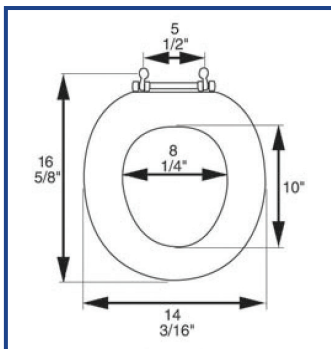

RESIDENTIAL NATURAL WOOD

Seat shall be BATHDÉCOR™ MODEL - 5B2R5-17BN

- Solid American Red Oak construction with Natural finish
- Finger joined and glued construction
- Furniture grade finishing process
- Fully sealed with 1 mil of polyurethane
- Assembled with stainless steel screws
- Non-Corrosive self-aligning mounting hardware
- Slow close metal hinge with Brushed Nickel finish
- Color coordinated bumpers
- Free installation tool included
- Full cover contemporary design
- Specify -BN (Brushed Nickel) hinge

Slow Close Seat

PRODUCT SPECIFICATIONS

Residential

Model 5B2R5-17BN - For ANSI Standard Round Front Toilets

Style: Closed Front with Cover

Material: American Red Oak

Hinge: Metal Alloy with Metal Finish

Height of seat: 2 1/2"

Ring Thickness: 3/4"

Ring Thickness with Bumpers: 1 1/4"

BATHDÉCOR™ natural wood seats utilize the finest paint to seal, beautify and enhance the durability.