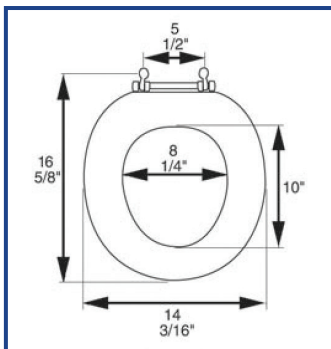

### Seat shall be BATHDÉCOR™ MODEL - 5B2R5-19BN

- Solid American Red Oak construction with Black Walnut finish
- Finger joined and glued construction
- Furniture grade finishing process
- Fully sealed with 1 mil of polyurethane
- Assembled with stainless steel screws
- Non-Corrosive self-aligning mounting hardware
- Slow close metal hinge with Brushed Nickel finish
- Color coordinated bumpers
- Free installation tool included
- Full cover contemporary design
- Specify -BN (Brushed Nickel) hinge

## PRODUCT SPECIFICATIONS

Residential

Model 5B2R5-19BN - For ANSI Standard Round Front Toilets

Style: Closed Front with Cover

Material: American Red Oak

Hinge: Metal Alloy with Metal Finish

Height of seat: 2 1/2"

Ring Thickness: 3/4"

Ring Thickness with Bumpers: 1 1/4"

BATHDÉCOR™ natural wood seats utilize the finest paint to seal, beautify and enhance the durability.