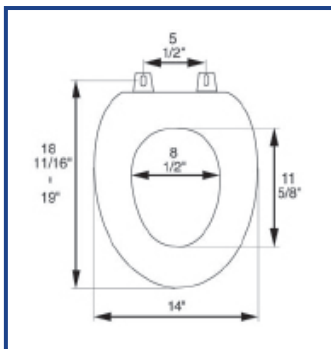

PRODUCT SPECIFICATIONS

Residential

Model 5C3E1-15CH - For ANSI Standard Elongated Toilets

Style: Closed Front with Cover

Material: MDF Wood and Laminated Oak

Hinge: Extra Heavy Duty Plastic Hinge with Metal Finished Cap

Height of seat: 2 1/4"

Ring Thickness: 7/8"

Ring Thickness with Bumpers: 1 1/8"

BATHDÉCOR™ natural wood seats utilize the finest paint to seal, beautify and enhance the durability.