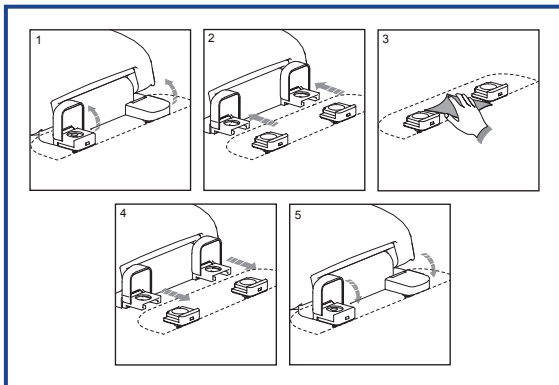

### Seat shall be BATHDÉCOR™ MODEL - 5C3E1-15

- American Red Cherry finish
- Top mount adjustable Release 'N' Clean™ hinge with metal finish on cap
- Solid wood construction with laminated natural wood
- Closed front design
- Non-Corrosive self-aligning mounting hardware
- Wood is sealed with two coats of industrial grade furniture lacquer
- Available in chrome finish hinge
- Specify -CH (Chrome Finish) hinge

Height of seat: 2 1/4"

Ring Thickness: 7/8"

Ring Thickness with Bumpers: 1 1/8"

BATHDÉCOR™ natural wood seats utilize the finest paint to seal, beautify and enhance the durability.