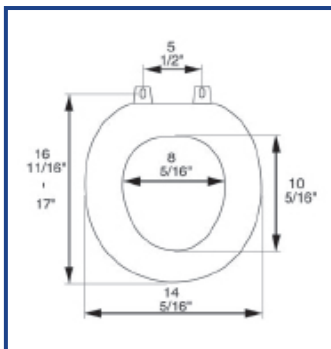

PRODUCT SPECIFICATIONS

Residential

Model 5C3R1-20BN - For ANSI Standard Round Front Toilets

Style: Closed Front with Cover

Material: MDF Wood and Laminated Oak

Hinge: Extra Heavy Duty Plastic Hinge with Metal Finished Cap

Height of seat: 2 1/4"

Ring Thickness: 7/8"

Ring Thickness with Bumpers: 1 1/8"

BATHDÉCOR™ natural wood seats utilize the finest paint to seal, beautify and enhance the durability.