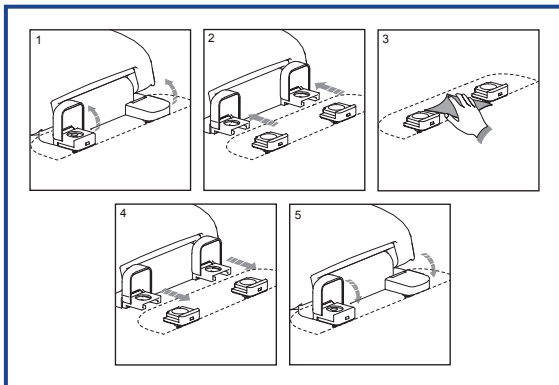

RESIDENTIAL NATURAL WOOD

Seat shall be BATHDÉCOR™ MODEL - 5C3R1-20

- Bamboo wood with rattan finish
- Top mount adjustable Release 'N' Clean™ hinge with metal finish on cap
- Solid wood construction with laminated natural wood
- Closed front design
- Non-Corrosive self-aligning mounting hardware
- Wood is sealed with two coats of industrial grade furniture lacquer
- Available in brushed nickel finish hinge
- Specify -BN (Brushed Nickel Finish) hinge

Height of seat: 2 1/4"

Ring Thickness: 7/8"

Ring Thickness with Bumpers: 1 1/8"

BATHDÉCOR™ natural wood seats utilize the finest paint to seal, beautify and enhance the durability.