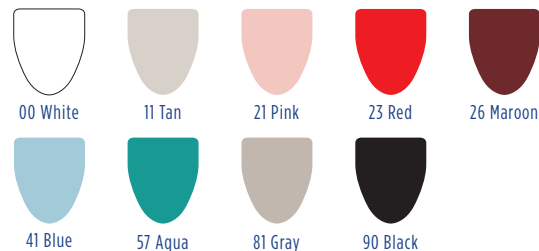

RESIDENTIAL SOFT SEATS

Seat shall be BATHDÉCOR™ MODEL - 6C5R1

- Deluxe heavy duty embossed leather design vinyl
- Rigid plastic insert for added stability
- High density foam
- Top mount hinge design
- Non-Corrosive self-aligning mounting hardware
- Color coordinated hinges and bumpers
- Specify white -00, tan -11, pink -21, red -23, maroon -26, blue -41, aqua -57, gray -81, or black -90
- UV Protection

COLORS

PRODUCT SPECIFICATIONS

Residential

Model 6C5R1 - For ANSI Standard Round Front Toilets

Style: Closed Front with Cover

Material: PVC vinyl and foam with polypropylene core

Hinge: Top mount heavy duty polypropylene

Height of seat: 2 1/2"

Ring Thickness: 1"

Ring Thickness with Bumpers: 1 1/4"

BATHDÉCOR™ deluxe soft seats utilize heavy duty embossed vinyl and high density foam for added beauty and comfort.