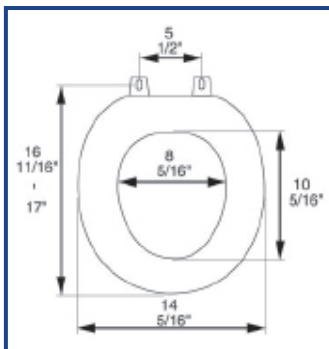

COLORS

PRODUCT SPECIFICATIONS

Residential

Model 6C5R1 - For ANSI Standard Round Front Toilets

Style: Closed Front with Cover

Material: PVC vinyl and foam with polypropylene core

Hinge: Top mount heavy duty polypropylene

Height of seat: 2 1/2"

Ring Thickness: 1"

Ring Thickness with Bumpers: 1 1/4"

BATHDÉCOR™ deluxe soft seats utilize heavy duty embossed vinyl and high density foam for added beauty and comfort.