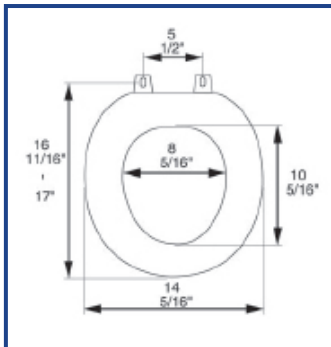

### Seat shall be BATHDÉCOR™ **MODEL - 7B2R1**

- Designer acrylic with chrome bar hinges
- Crystal clear acrylic
- Man-made life-like objects
- Non-Corrosive self aligning mounting hardware
- Color coordinated bumpers
- Closed front with cover
- Heavy duty chrome metal plated bar hinge
- Specify -AQCH(blue), -BFCH (white) or -SHCH (bone)

## PRODUCT SPECIFICATIONS

Residential

Model 7B2R1 - For ANSI Standard Round Front Toilets

Style: Closed Front with Cover

Material: Polyresins with natural and man-made objects

Hinge: Chrome plated metal hinge

Height of seat: 2 1/2"

Ring Thickness: 3/4"

Ring Thickness with Bumpers: 1 1/4"

BATHDÉCOR™ acrylic seats utilize the finest acrylic to ensure a crystal clear seat and to enhance the viewing of the embedded man-made life like objects.