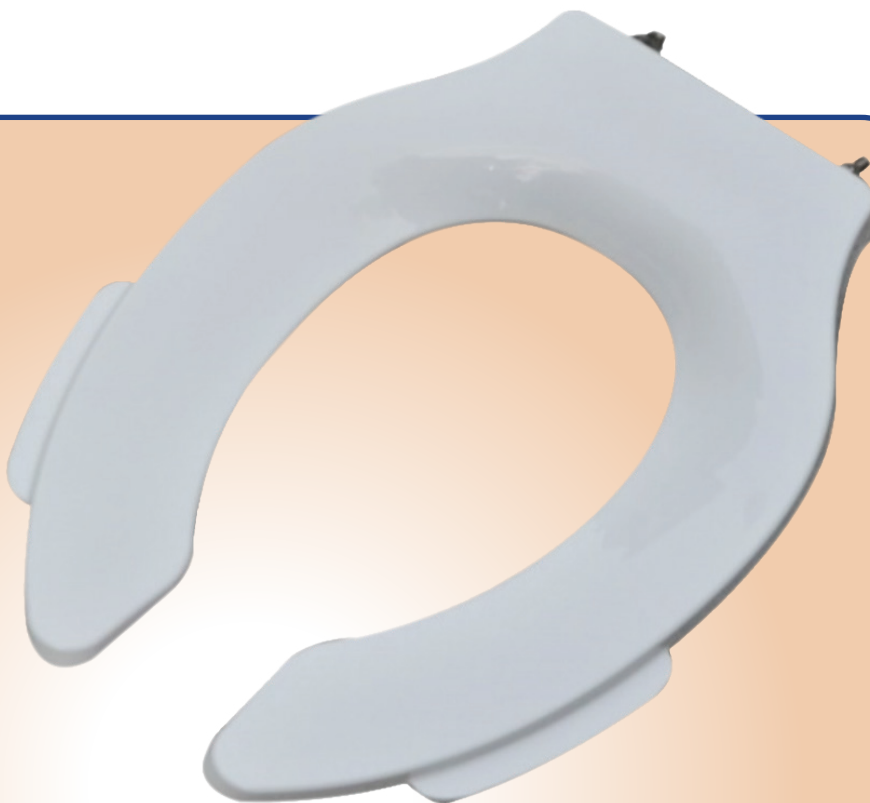

PLUMBTECH™

TOILET SEAT MODELS FEATURING

**Heavy Duty Commercial OFLC
White EL Seats w/Lift Handles
and 304 Stainless Steel Hinge**

NEW

Models

- 423C-00 w/Check
- 423SSC-00
w/Self-SustainingCheck

TOILET SEAT MODELS FEATURING

**Heavy Duty Commercial OFLC
White EL Seats w/Lift Handles
and 304 Stainless Steel Hinge**

Consumer surveys suggest over 95% of people use side of shoe to raise commercial seats.

Heavy Duty Commercial OFLC White EL Seats w/Lift Handles

No one wants to place their hand under the seat to lift it!

Lift Handles - easily lift the seat with the side of your shoe or tissue

Use Right Foot

Use Left Foot

Use A Piece Of Tissue

BathDecor™ and Plumbtech™ Toilet Seats with OFLC