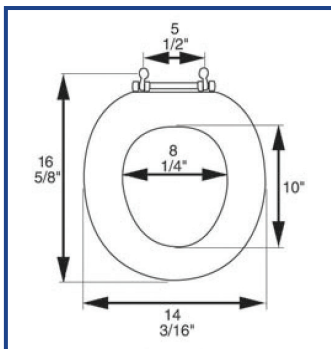

RESIDENTIAL NATURAL WOOD

Seat shall be BATHDÉCOR™ MODEL - 5B2R5-18BN

- Solid American Red Oak construction with Dark Brown finish
- Finger joined and glued construction
- Furniture grade finishing process
- Fully sealed with 1 mil of polyurethane
- Assembled with stainless steel screws
- Non-Corrosive self-aligning mounting hardware
- Slow close metal hinge with Brushed Nickel finish
- Color coordinated bumpers
- Free installation tool included
- Full cover contemporary design
- Specify -BN (Brushed Nickel) hinge

Slow Close Seat

PRODUCT SPECIFICATIONS

Residential

Model 5B2R5-18BN - For ANSI Standard Round Front Toilets

Style: Closed Front with Cover

Material: American Red Oak

Hinge: Metal Alloy with Metal Finish

Height of seat: 2 1/2"

Ring Thickness: 3/4"

Ring Thickness with Bumpers: 1 1/4"

BATHDÉCOR™ natural wood seats utilize the finest paint to seal, beautify and enhance the durability.