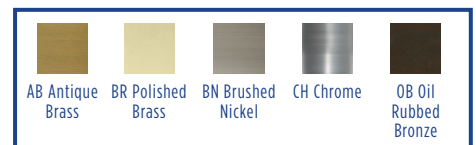

RESIDENTIAL NATURAL WOOD

Seat shall be BATHDÉCOR™ MODEL - 5B3E3-15

- Solid American Red Oak construction with American Cherry finish
- Finger joined and glued construction
- Furniture grade finishing process
- High gloss finish - fully sealed with 1 mil of polyurethane
- Color coordinated bumpers
- Assembled with stainless steel screws
- Non-Corrosive self-aligning mounting hardware
- Traditional design
- Specify hinge finish -AB (Antique Brass), -BN (Brushed Nickel), -BR (Polished Brass), -CH (Chrome), or -OB (Oil Rubbed Bronze)
- Free installation tool included

Hinge Finishes

PRODUCT SPECIFICATIONS

Residential

Model 5B3E3-15 - For ANSI Standard Elongated Toilets

Style: Closed Front with Cover

Material: American Red Oak

Hinge: Metal Alloy with Metal Finish

Height of seat: 2 1/4"

Ring Thickness: 3/4"

Ring Thickness with Bumpers: 1 1/4"

BATHDÉCOR™ natural wood seats utilize the finest paint to seal, beautify and enhance the durability.