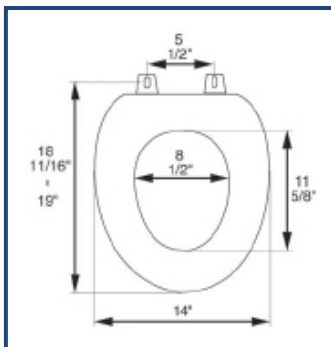

RESIDENTIAL NATURAL WOOD

Seat shall be BATHDÉCOR™ MODEL - 5B3E3-15

- Solid American Red Oak construction with American Cherry finish
- Finger joined and glued construction
- Furniture grade finishing process
- High gloss finish - fully sealed with 1 mil of polyurethane
- Color coordinated bumpers
- Assembled with stainless steel screws
- Non-Corrosive self-aligning mounting hardware
- Traditional design
- Specify hinge finish -AB (Antique Brass), -BN (Brushed Nickel), -BR (Polished Brass), -CH (Chrome), or -OB (Oil Rubbed Bronze)
- Free installation tool included

Hinge Finishes

PRODUCT SPECIFICATIONS

Residential

Model 5B3E3-15 - For ANSI Standard Elongated Toilets

Style: Closed Front with Cover

Material: American Red Oak

Hinge: Metal Alloy with Metal Finish

Height of seat: 2 1/4"

Ring Thickness: 3/4"

Ring Thickness with Bumpers: 1 1/4"

BATHDÉCOR™ natural wood seats utilize the finest paint to seal, beautify and enhance the durability.