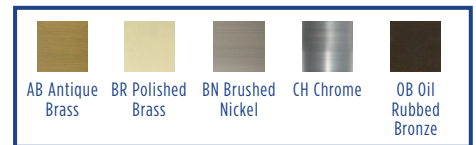

RESIDENTIAL NATURAL WOOD

Seat shall be BATHDÉCOR™ MODEL - 5B3E3-17

- Solid American Red Oak construction with Natural finish
- Finger joined and glued construction
- Furniture grade finishing process
- High gloss finish - fully sealed with 1 mil of polyurethane
- Color coordinated bumpers
- Assembled with stainless steel screws
- Non-Corrosive self-aligning mounting hardware
- Traditional design
- Specify hinge finish -AB (Antique Brass), -BN (Brushed Nickel), -CH (Chrome), or -OB (Oil Rubbed Bronze)
- Free installation tool included

Hinge Finishes

PRODUCT SPECIFICATIONS

Residential

Model 5B3E3-17 - For ANSI Standard Elongated Toilets

Style: Closed Front with Cover

Material: American Red Oak

Hinge: Metal Alloy with Metal Finish

Height of seat: 2 1/2"

Ring Thickness: 3/4"

Ring Thickness with Bumpers: 1 1/4"

BATHDÉCOR™ natural wood seats utilize the finest paint to seal, beautify and enhance the durability.