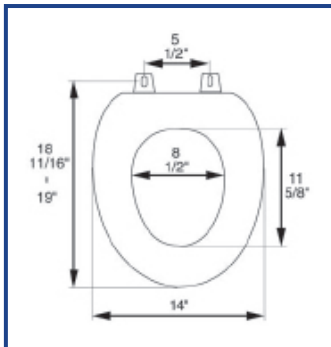

RESIDENTIAL NATURAL WOOD

Seat shall be BATHDÉCOR™ MODEL - 5B3E3-17

- Solid American Red Oak construction with Natural finish
- Finger joined and glued construction
- Furniture grade finishing process
- High gloss finish - fully sealed with 1 mil of polyurethane
- Color coordinated bumpers
- Assembled with stainless steel screws
- Non-Corrosive self-aligning mounting hardware
- Traditional design
- Specify hinge finish -AB (Antique Brass), -BN (Brushed Nickel), -CH (Chrome), or -OB (Oil Rubbed Bronze)
- Free installation tool included

Hinge Finishes

PRODUCT SPECIFICATIONS

Residential

Model 5B3E3-17 - For ANSI Standard Elongated Toilets

Style: Closed Front with Cover

Material: American Red Oak

Hinge: Metal Alloy with Metal Finish

Height of seat: 2 1/2"

Ring Thickness: 3/4"

Ring Thickness with Bumpers: 1 1/4"

BATHDÉCOR™ natural wood seats utilize the finest paint to seal, beautify and enhance the durability.