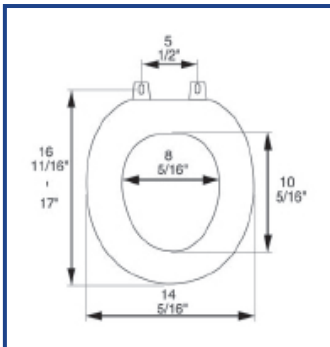

## PRODUCT SPECIFICATIONS

Residential

Model 5B3R3-17 - For ANSI Standard Round Front Toilets

Style: Closed Front with Cover

Material: American Red Oak

Hinge: Metal Alloy with Metal Finish

Height of seat: 2 1/2"

Ring Thickness: 3/4"

Ring Thickness with Bumpers: 1 1/4"

BATHDÉCOR™ natural wood seats utilize the finest paint to seal, beautify and enhance the durability.