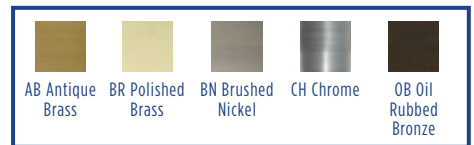

### Seat shall be BATHDÉCOR™ MODEL - 5B3R3-17

- Solid American Red Oak construction with Natural finish
- Finger joined and glued construction
- Furniture grade finishing process
- High gloss finish - fully sealed with 1 mil of polyurethane
- Color coordinated bumpers
- Assembled with stainless steel screws
- Non-Corrosive self-aligning mounting hardware
- Traditional design
- Specify hinge finish -AB (Antique Brass), -BN (Brushed Nickel), -CH (Chrome), or -OB (Oil Rubbed Bronze)
- Free installation tool included