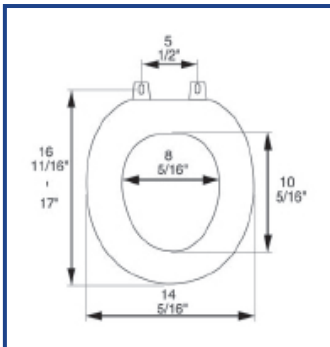

Residential

Model 5B3R3-18 - For ANSI Standard Round Front Toilets

Style: Closed Front with Cover

Material: American Red Oak

Hinge: Metal Alloy with Metal Finish

Height of seat: 2 1/2"

Ring Thickness: 3/4"

Ring Thickness with Bumpers: 1 1/4"

BATHDÉCOR™ natural wood seats utilize the finest paint to seal, beautify and enhance the durability.