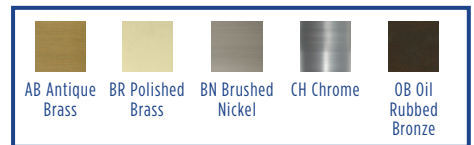

### Seat shall be BATHDÉCOR™ MODEL - 5B3R3-18

- Solid American Red Oak construction with Dark Brown finish
- Finger joined and glued construction
- Furniture grade finishing process
- High gloss finish - fully sealed with 1 mil of polyurethane
- Color coordinated bumpers
- Assembled with stainless steel screws
- Non-Corrosive self-aligning mounting hardware
- Traditional design
- Specify hinge finish -AB (Antique Brass), -BN (Brushed Nickel), -CH (Chrome), or -OB (Oil Rubbed Bronze)
- Free installation tool included