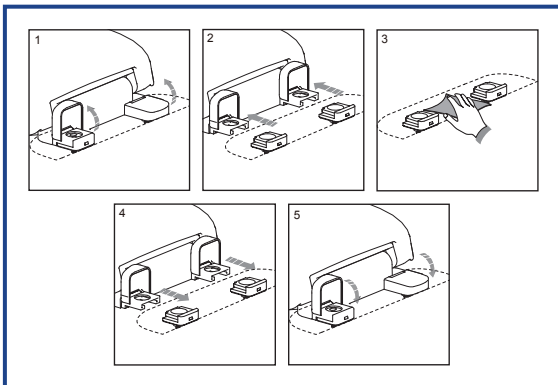

### Seat shall be BATHDÉCOR™ MODEL - 5C3E1-17

- Light Oak finish
- Top mount adjustable Release 'N' Clean™ hinge with metal finish on cap
- Solid wood construction with laminated natural wood
- Closed front design
- Non-Corrosive self-aligning mounting hardware
- Wood is sealed with two coats of industrial grade furniture lacquer
- Available in chrome finish hinge
- Specify -CH (Chrome Finish) hinge

Height of seat: 2 1/4"

Ring Thickness: 7/8"

Ring Thickness with Bumpers: 1 1/8"

BATHDÉCOR™ natural wood seats utilize the finest paint to seal, beautify and enhance the durability.