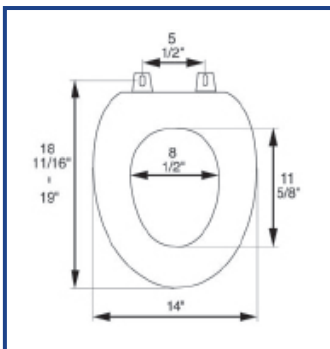

PRODUCT SPECIFICATIONS

Residential

Model 5C3E1-17CH - For ANSI Standard Elongated Toilets

Style: Closed Front with Cover

Material: MDF Wood and Laminated Oak

Hinge: Extra Heavy Duty Plastic Hinge with Metal Finished Cap

Height of seat: 2 1/4"

Ring Thickness: 7/8"

Ring Thickness with Bumpers: 1 1/8"

BATHDÉCOR™ natural wood seats utilize the finest paint to seal, beautify and enhance the durability.