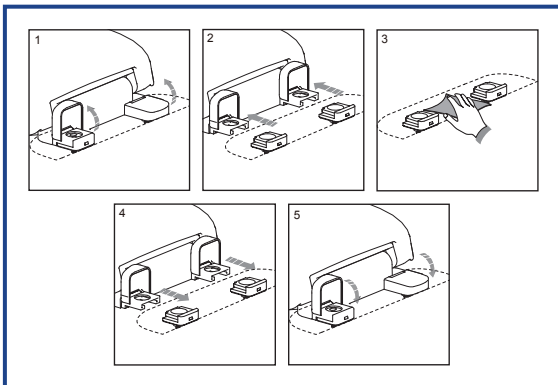

### Seat shall be BATHDÉCOR™ MODEL - 5C3E1-18

- Dark Oak finish
- Top mount adjustable Release 'N' Clean™ hinge with metal finish on cap
- Solid wood construction with laminated natural wood
- Closed front design
- Non-Corrosive self-aligning mounting hardware
- Wood is sealed with two coats of industrial grade furniture lacquer
- Available in brushed nickel finish hinge
- Specify -BN (Brushed Nickel Finish) hinge

Height of seat: 2 1/4"

Ring Thickness: 7/8"

Ring Thickness with Bumpers: 1 1/8"

BATHDÉCOR™ natural wood seats utilize the finest paint to seal, beautify and enhance the durability.