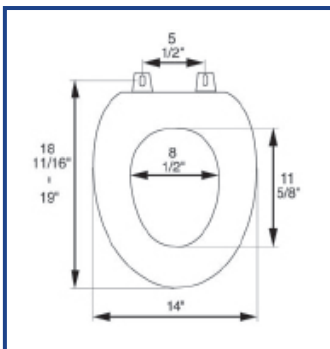

PRODUCT SPECIFICATIONS

Residential

Model 5C3E1-18BN - For ANSI Standard Elongated Toilets

Style: Closed Front with Cover

Material: MDF Wood and Laminated Oak

Hinge: Extra Heavy Duty Plastic Hinge with Metal Finished Cap

Height of seat: 2 1/4"

Ring Thickness: 7/8"

Ring Thickness with Bumpers: 1 1/8"

BATHDÉCOR™ natural wood seats utilize the finest paint to seal, beautify and enhance the durability.