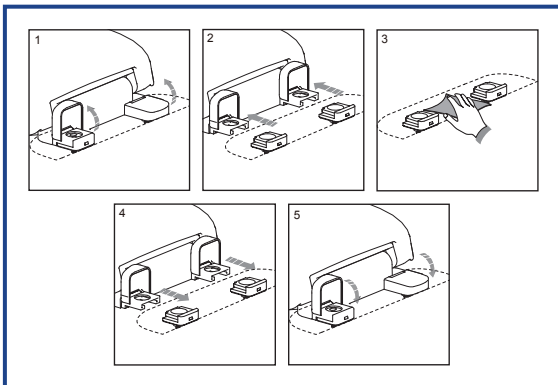

RESIDENTIAL NATURAL WOOD

Seat shall be BATHDÉCOR™ MODEL - 5C3E1-20

- Bamboo wood with rattan finish
- Top mount adjustable Release 'N' Clean™ hinge with metal finish on cap
- Solid wood construction with laminated natural wood
- Closed front design
- Non-Corrosive self-aligning mounting hardware
- Wood is sealed with two coats of industrial grade furniture lacquer
- Available in brushed nickel finish hinge
- Specify -BN (Brushed Nickel Finish) hinge

Height of seat: 2 1/4"

Ring Thickness: 7/8"

Ring Thickness with Bumpers: 1 1/8"

BATHDÉCOR™ natural wood seats utilize the finest paint to seal, beautify and enhance the durability.