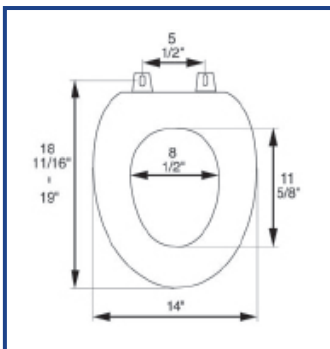

RESIDENTIAL NATURAL WOOD

Seat shall be BATHDÉCOR™ MODEL - 5C3E1-20

- Bamboo wood with rattan finish
- Top mount adjustable Release 'N' Clean™ hinge with metal finish on cap
- Solid wood construction with laminated natural wood
- Closed front design
- Non-Corrosive self-aligning mounting hardware
- Wood is sealed with two coats of industrial grade furniture lacquer
- Available in brushed nickel finish hinge
- Specify -BN (Brushed Nickel Finish) hinge

Release 'N' Clean™

Hinge Finish

PRODUCT SPECIFICATIONS

Residential

Model 5C3E1-20BN - For ANSI Standard Elongated Toilets

Style: Closed Front with Cover

Material: MDF Wood and Laminated Oak

Hinge: Extra Heavy Duty Plastic Hinge with Metal Finished Cap

Height of seat: 2 1/4"

Ring Thickness: 7/8"

Ring Thickness with Bumpers: 1 1/8"

BATHDÉCOR™ natural wood seats utilize the finest paint to seal, beautify and enhance the durability.