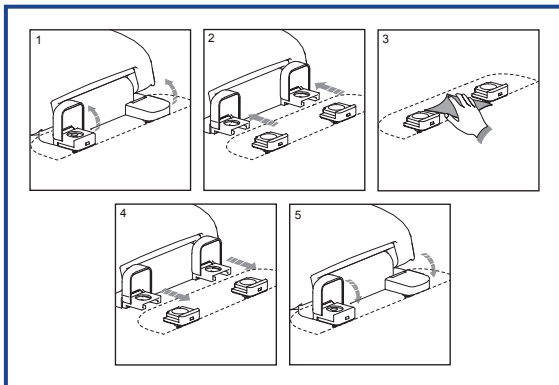

RESIDENTIAL NATURAL WOOD

Seat shall be BATHDÉCOR™ MODEL - 5C3R1-15

- American Red Cherry finish
- Top mount adjustable Release 'N' Clean™ hinge with metal finish on cap
- Solid wood construction with laminated natural wood
- Closed front design
- Non-Corrosive self-aligning mounting hardware
- Wood is sealed with two coats of industrial grade furniture lacquer
- Available in chrome finish hinge
- Specify -CH (Chrome Finish) hinge

Release 'N' Clean™

Hinge Finish

PRODUCT SPECIFICATIONS

Residential

Model 5C3R1-17CH - For ANSI Standard Round Front Toilets

Style: Closed Front with Cover

Material: MDF Wood and Laminated Oak

Hinge: Extra Heavy Duty Plastic Hinge with Metal Finished Cap

Height of seat: 2 1/4"

Ring Thickness: 7/8"

Ring Thickness with Bumpers: 1 1/8"

BATHDÉCOR™ natural wood seats utilize the finest paint to seal, beautify and enhance the durability.