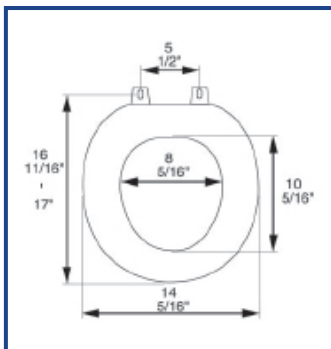

PRODUCT SPECIFICATIONS

Residential

Model 5C3R1-17CH - For ANSI Standard Round Front Toilets

Style: Closed Front with Cover

Material: MDF Wood and Laminated Oak

Hinge: Extra Heavy Duty Plastic Hinge with Metal Finished Cap

Height of seat: 2 1/4"

Ring Thickness: 7/8"

Ring Thickness with Bumpers: 1 1/8"

BATHDÉCOR™ natural wood seats utilize the finest paint to seal, beautify and enhance the durability.