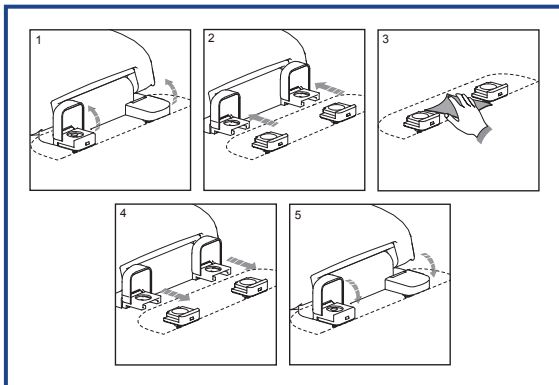

RESIDENTIAL NATURAL WOOD

Seat shall be BATHDÉCOR™ MODEL - 5C3R1-17

- Light Oak finish
- Top mount adjustable Release 'N' Clean™ hinge with metal finish on cap
- Solid wood construction with laminated natural wood
- Closed front design
- Non-Corrosive self-aligning mounting hardware
- Wood is sealed with two coats of industrial grade furniture lacquer
- Available in chrome finish hinge
- Specify -CH (Chrome Finish), -BR (Polished Brass) or -BN (Brushed Nickel) hinge

Release 'N' Clean™

Hinge Finishes

PRODUCT SPECIFICATIONS

Residential

Model 5C3R1-17CH - For ANSI Standard Round Front Toilets

Style: Closed Front with Cover

Material: MDF Wood and Laminated Oak

Hinge: Extra Heavy Duty Plastic Hinge with Metal Finished Cap

Height of seat: 2 1/4"

Ring Thickness: 7/8"

Ring Thickness with Bumpers: 1 1/8"

BATHDÉCOR™ natural wood seats utilize the finest paint to seal, beautify and enhance the durability.