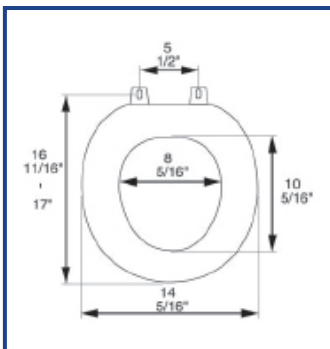

PRODUCT SPECIFICATIONS

Residential

Model 5C3R1-18BN - For ANSI Standard Round Front Toilets

Style: Closed Front with Cover

Material: MDF Wood and Laminated Oak

Hinge: Extra Heavy Duty Plastic Hinge with Metal Finished Cap

Height of seat: 2 1/4"

Ring Thickness: 7/8"

Ring Thickness with Bumpers: 1 1/8"

BATHDÉCOR™ natural wood seats utilize the finest paint to seal, beautify and enhance the durability.