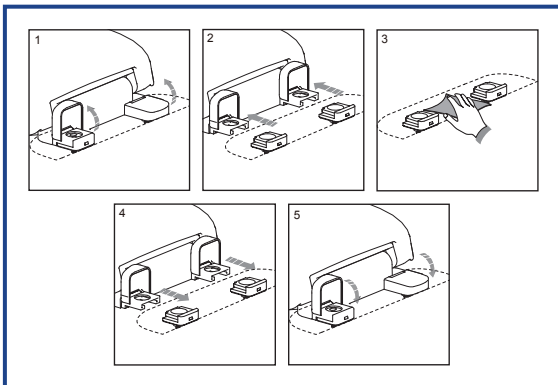

RESIDENTIAL NATURAL WOOD

Seat shall be BATHDÉCOR™ MODEL - 5C3R1-18

- Dark Oak finish
- Top mount adjustable Release 'N' Clean™ hinge with metal finish on cap
- Solid wood construction with laminated natural wood
- Closed front design
- Non-Corrosive self-aligning mounting hardware
- Wood is sealed with two coats of industrial grade furniture lacquer
- Available in brushed nickel finish hinge
- Specify -BN (Brushed Nickel Finish) hinge

Height of seat: 2 1/4"

Ring Thickness: 7/8"

Ring Thickness with Bumpers: 1 1/8"

BATHDÉCOR™ natural wood seats utilize the finest paint to seal, beautify and enhance the durability.